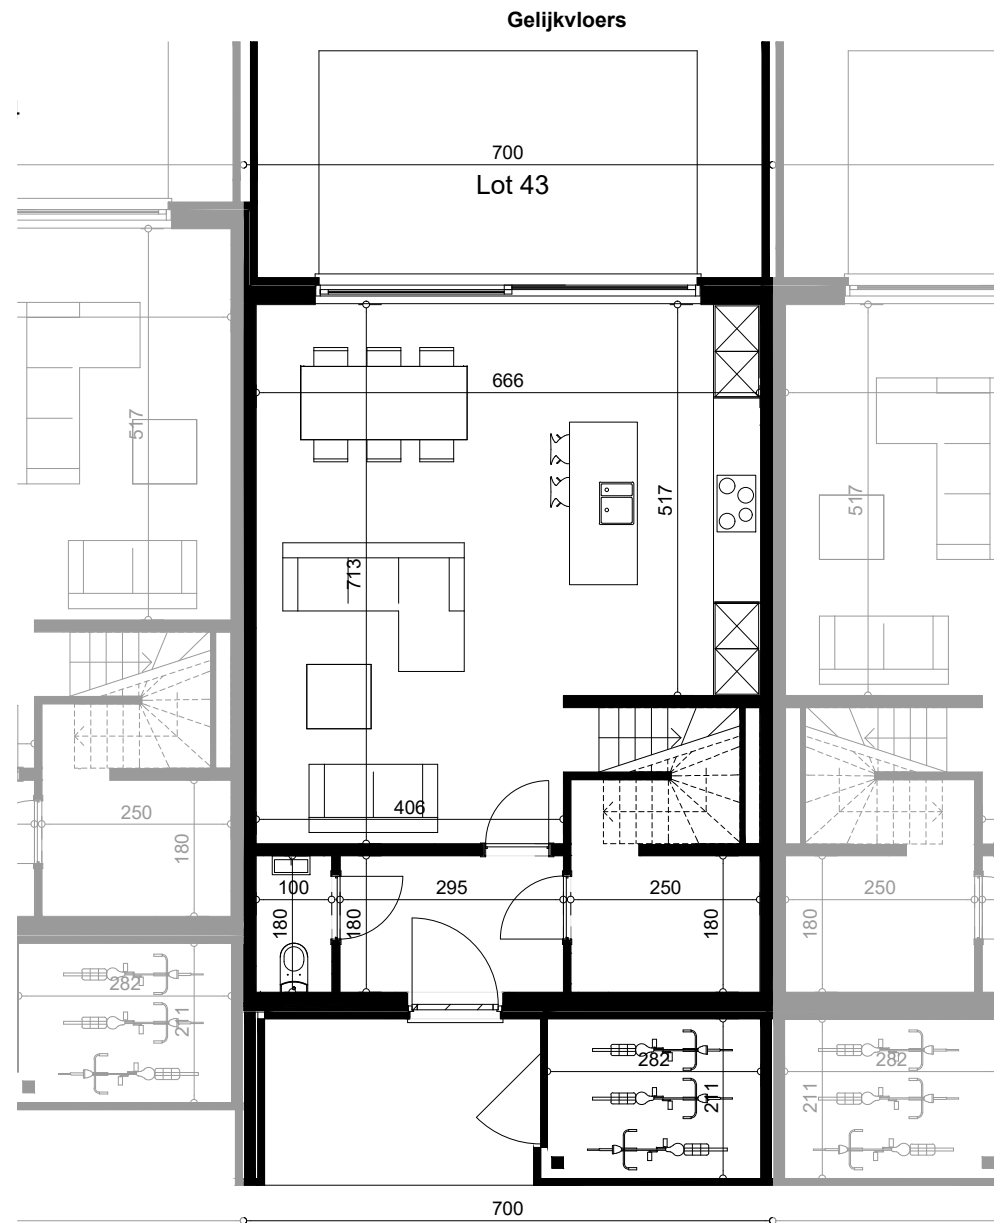

DE PRINSE

LOT 43 1:100

bruto opp. woning: 129,50 m²

bruto opp. terras: 15,00 m²

bruto opp. lot.: 195,00 m²

Lot 44 Lot 43 Lot 42 Lot 42 Lot 43 Lot 44

Voorgevel

Achtergevel