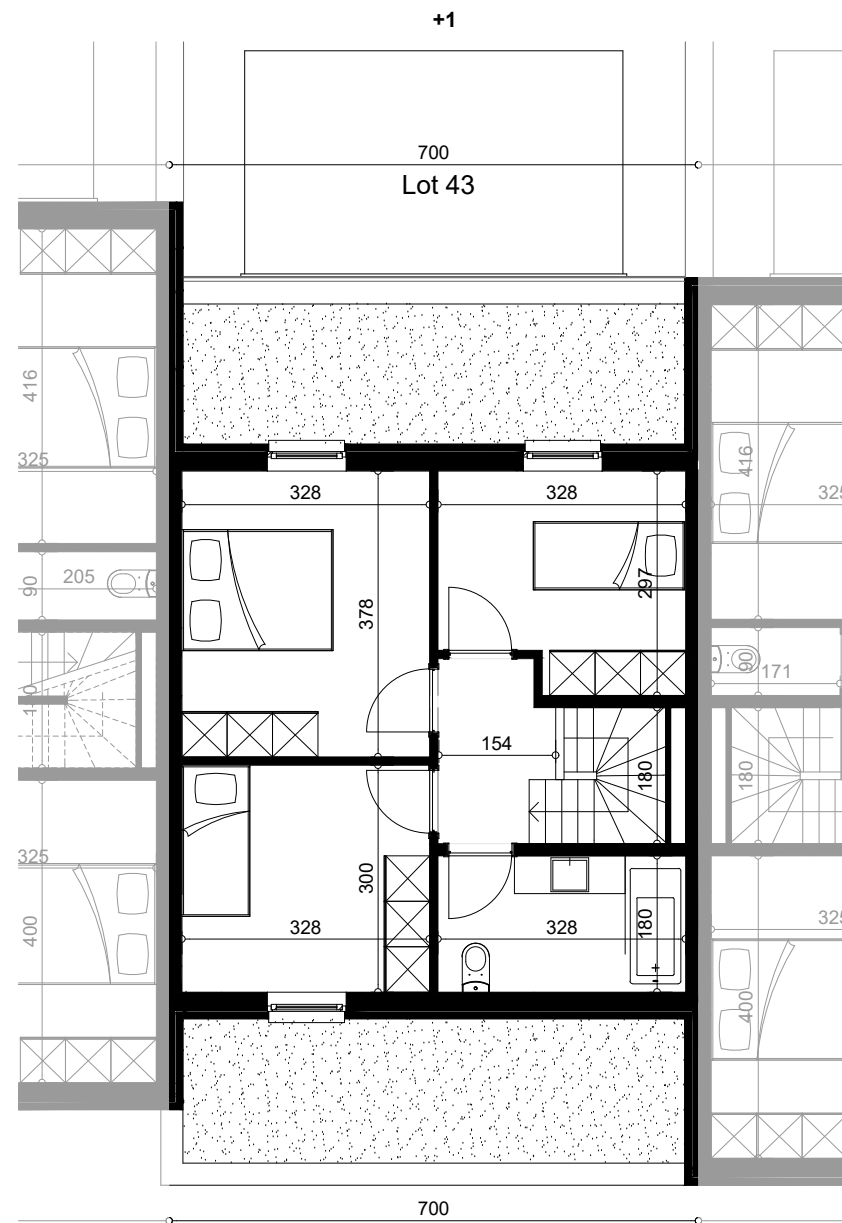

DE PRINSE

LOT 43 1:100

bruto opp. woning: 129,50 m²

bruto opp. terras: 15,00 m²

bruto opp. lot.: 195,00 m²

Lot 44 Lot 43 Lot 42 Lot 42 Lot 43 Lot 44

Voorgevel

Achtergevel