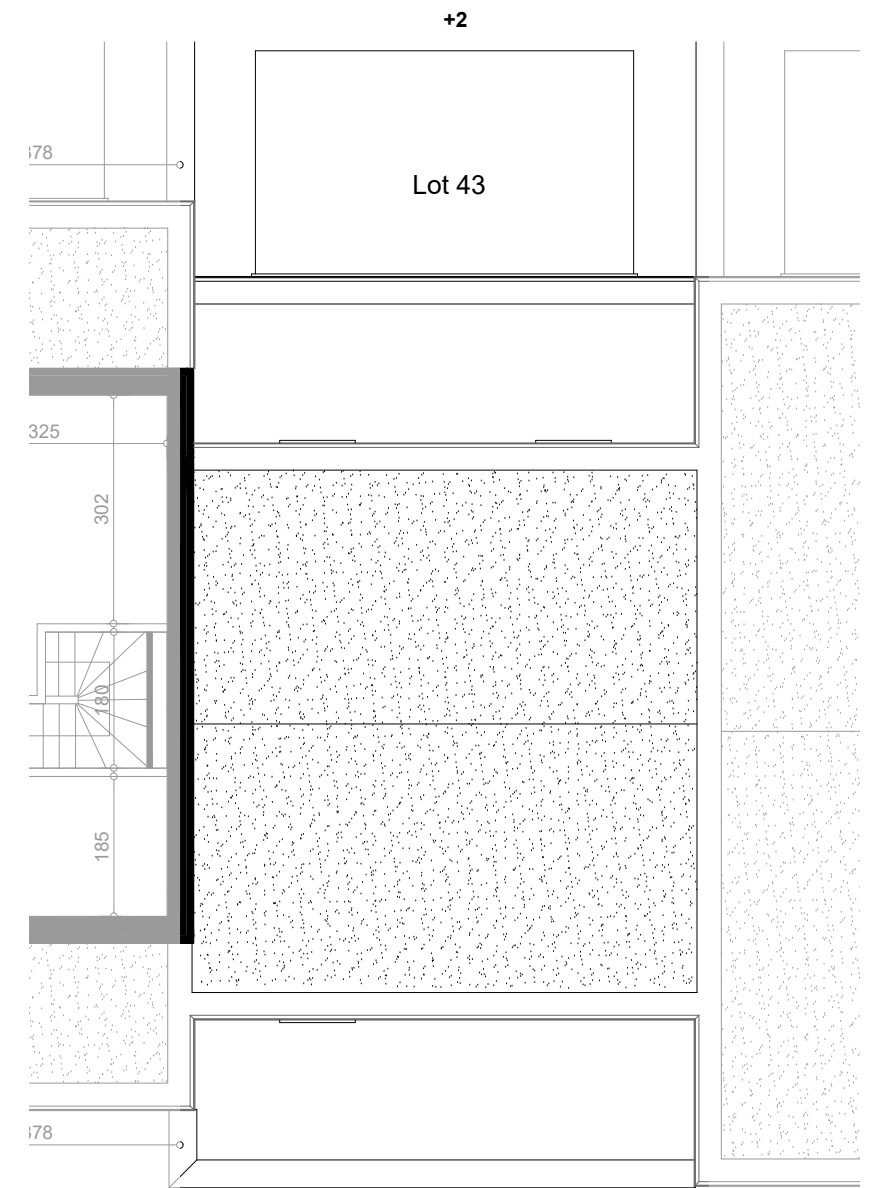

DE PRINSE

LOT 43 1:100

bruto opp. woning: 129,50 m²

bruto opp. terras: 15,00 m²

bruto opp. lot.: 195,00 m²

Lot 44 Lot 43 Lot 42 Lot 42 Lot 43 Lot 44

Voorgevel

Achtergevel