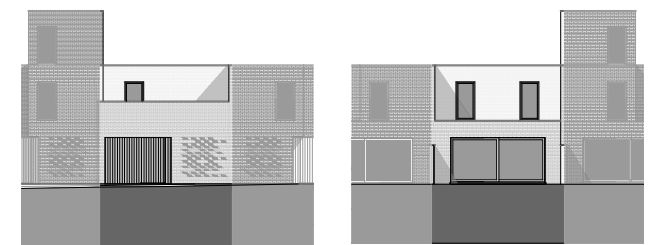

DE PRINSE

LOT 43 1:100

bruto opp. woning: 129,50 m²

bruto opp. terras: 15,00 m²

bruto opp. lot.: 195,00 m²

Lot 44 Lot 43 Lot 42 Lot 42 Lot 43 Lot 44

Voorgevel

Achtergevel